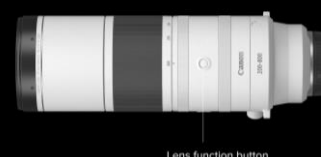

RF 200-800mm f/6.3-9 IS USM

TECHNICAL SPECIFICATIONS

Canon

RF 200-800mm f/6.3-9 IS USM

The longest-reaching RF telephoto zoom lens*

WHERE VERSATILITY AND REACH MEET

The RF 200-800mm f/6.3-9 IS USM has a versatile zoom range that allows for both closeups and long shot expressions in the telephoto range. The 4x zoom allows users to keep shooting even as the subject moves, with the convenience of a single lens.

SEE FURTHER WITH EXTENDER COMPATIBILITY

The RF 200-800mm f/6.3-9 IS USM supports RF 1.4x and RF 2x extenders to further expand the telephoto range while enabling autofocus. When combined with an APS-C camera achieve further compression with 1.6x crop factor getting you closer to the action.

STEADY HANDHELD SHOTS

The RF 200-800mm f/6.3-9 IS USM features in lens Optical Image Stabilization that provides up to 5.5 stops of shake correction. This helps provide sharp and clear images when shooting handheld, at long exposure or in low light.

COMFORTABLE TELEPHOTO SHOOTING

The RF 200-800mm f/6.3-9 IS USM has a lens function button that allows users to switch between functions assigned in advanced, such as autofocus and exposure compensation, simply operated by the thumb even while looking through the viewfinder.